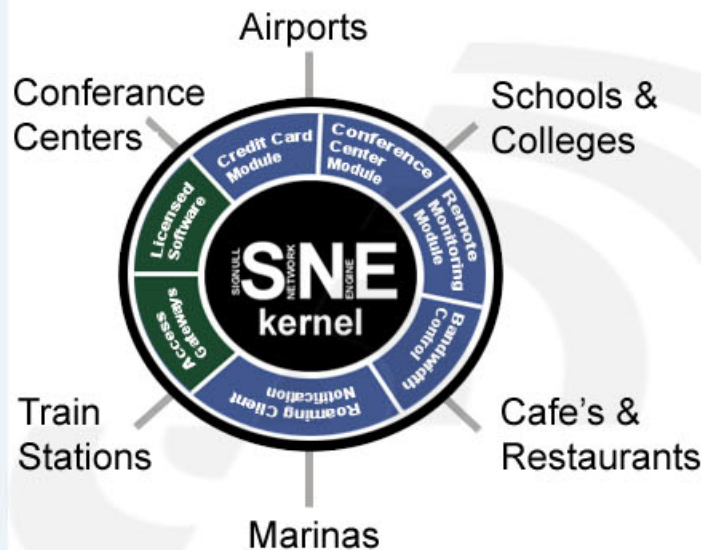

Product Overview

Modules Available

- Conference Center
- Credit Card Billing
- Remote Monitoring
- Bandwidth Control
- Roaming Client Notification
- TCP/IP Daemon & Win32 Tasktray Application

For more information on SNE and available modules, visit www.signull.com.